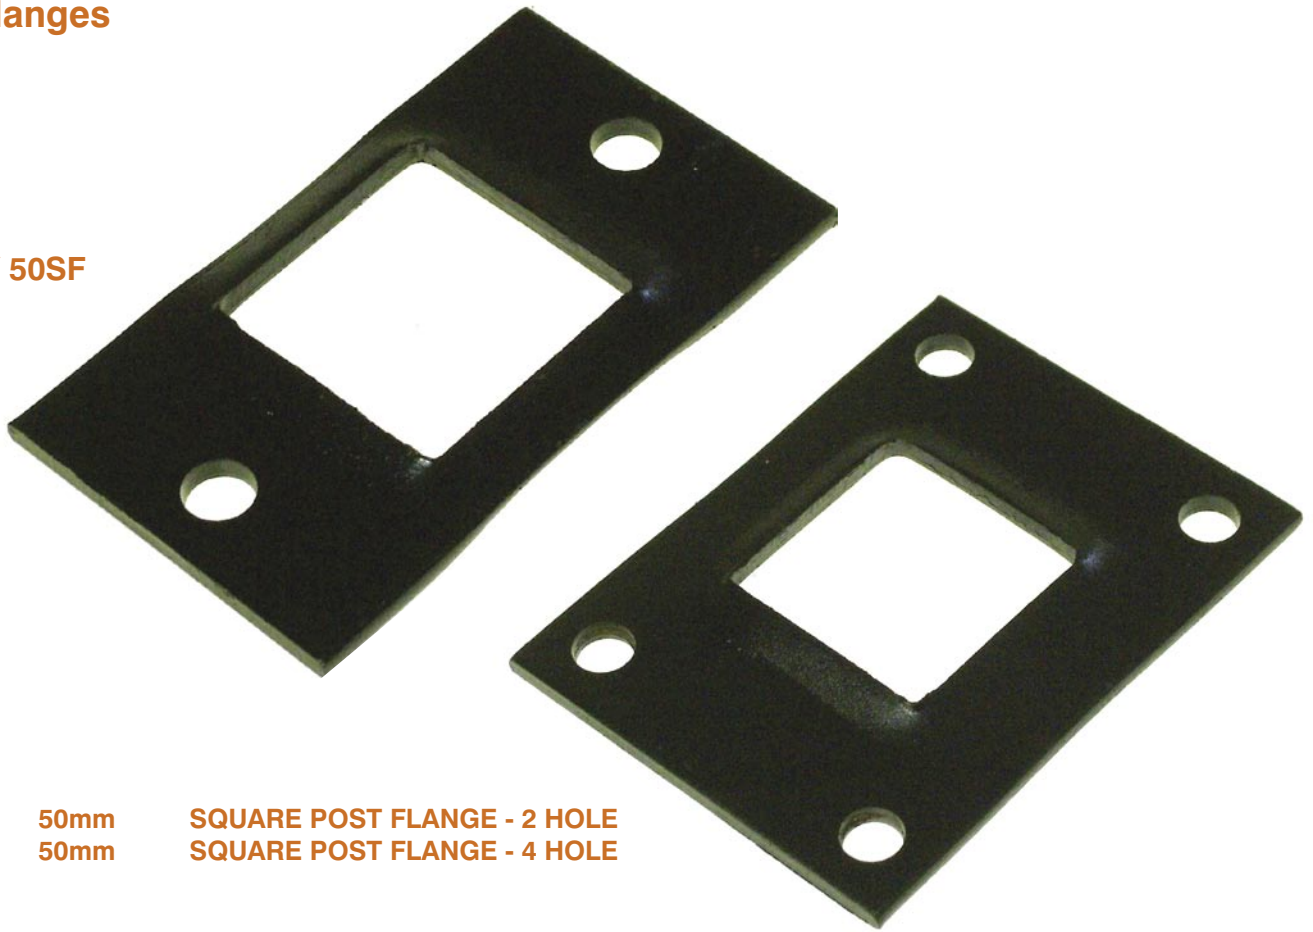

SQUARE Pipe Caps
made from GalvaBond

- 25mm x 25mm
- 30mm x 30mm
- 35mm x 35mm
- 40mm x 40mm
- 50mm x 50mm
- 65mm x 65mm
- 75mm x 75mm
- 100 x 100mm

RECTANGULAR Pipe Caps
made from GalvaBond

- 65mm x 35mm
- 75mm x 50mm

Post Flanges

GY 50SF

50mm
50mm

SQUARE POST FLANGE - 2 HOLE
SQUARE POST FLANGE - 4 HOLE

Spear Heads

SPEARHEADS

LARGE x 5mm
LARGE x 3mm
SMALL x 5mm
SMALL x 3mm

GY SPEARS