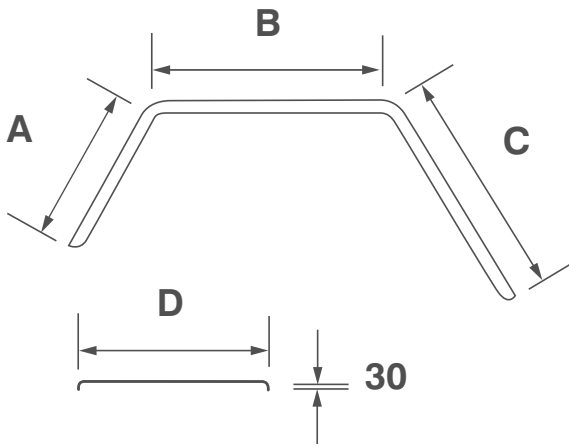

Plastic

Metal

STANDARD MUDGUARDS - GALVABOND

PART No.	A	B	C	D	TYPE	GUAGE
GY 105	355	450	430	230	13" - 14" WHEEL	1.2mm
GY 105A	355	450	355	230	13" - 14" WHEEL SHORT	1.2mm
GY 107	500	605	620	483	16" DUAL GUARD	1.2mm
GY 112	500	500	620	230	16" SMALL 4 W D	1.2mm
GY 112A	400	500	500	230	16" SMALL 4 W D SHORT	1.2mm
GY 113	355	1260	430	230	13" - 14" WHEEL TANDEM	1.2mm
GY 113A	355	1260	430	230	13" - 14" WHEEL TANDEM	1.6mm
GY 114	325	350	430	230	10" WHEEL	1.2mm
GY 115	500	500	620	300	16" WHEEL 4 W D WIDE	1.6mm
GY 116	500	1460	620	300	16" WHEEL TANDEM	1.6mm

MUD FLAP STRAP GY 106 3mm Zinc plated