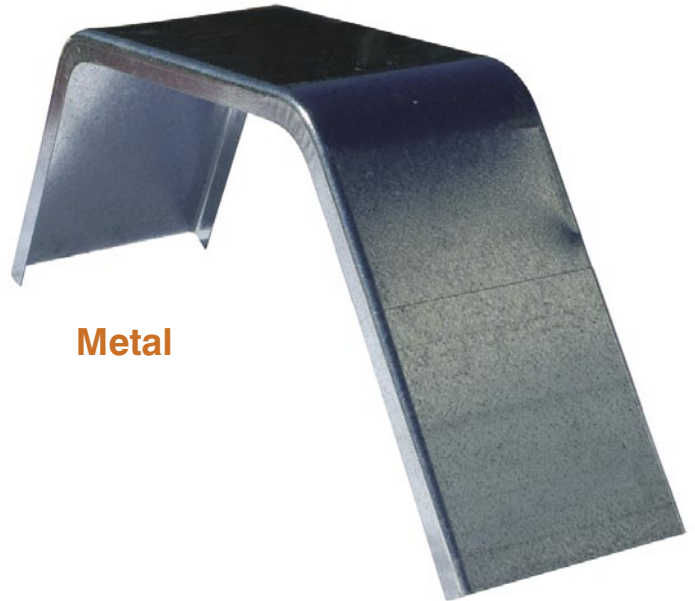

Plastic

Metal

STANDARD MUDGUARDS - GALVABOND

PART No.	A	B	C	D	TYPE	GUAGE
GY 105	355	450	430	230	13" - 14" WHEEL	1.2mm
GY 105A	355	450	355	230	13" - 14" WHEEL SHORT	1.2mm
GY 107	500	605	620	483	16" DUAL GUARD	1.2mm
GY 112	500	500	620	230	16" SMALL 4 W D	1.2mm
GY 112A	400	500	500	230	16" SMALL 4 W D SHORT	1.2mm
GY 113	355	1260	430	230	13" - 14" WHEEL TANDEM	1.2mm
GY 113A	355	1260	430	230	13" - 14" WHEEL TANDEM	1.6mm
GY 114	325	350	430	230	10" WHEEL	1.2mm
GY 115	500	500	620	300	16" WHEEL 4 W D WIDE	1.6mm
GY 116	500	1460	620	300	16" WHEEL TANDEM	1.6mm

MUD FLAP STRAP GY 106 3mm Zinc plated